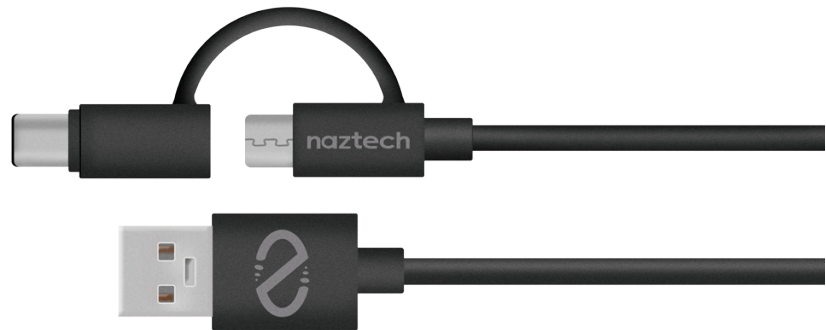

Adaptive Fast Charge + USB-C Wall Charger

This travel-friendly wall charger is engineered with next generation high-speed charging technology to deliver 25 watts (5A) of power to two devices simultaneously. The USB-C port has an incredible 3A input/output rate, while the Adaptive Fast Charge port powers up compatible devices from drained to 50% full in just 30 minutes! It also delivers a powerful tablet-friendly 2.4A output to non-Fast Charge devices. Power Heavy Lifestyles Need Flash-Charging Power!

 **Adaptive Fast Charge**
From 0 to 50% in 30 minutes!*

Features:

- Adaptive Fast Charge Technology
- Powerful 25W/5A Max Output
- Rapid Charge 2 Devices Simultaneously
- 18W Fast Charge Output
- Universal for USB-C, Micro USB, Lightning, and Fast Charge
- IntelliQ Smart Chip Technology
- International Voltage Compatibility
- World Class Safety Features
- Sleek & Compact Design
- Illuminated USB Ports
- Folding Prongs
- Includes Hybrid USB-C + Micro USB Cable

Specifications:

- AC Input: 100-240V
- Total Output: 5A (25W Max)
- USB-C Output: 5V/3A
- Adaptive Output: 5V/3A, 9V/2A, 12V/1.5A
- Protection: Short Circuit / Overcharge
- 2.75 x 2.25 x 1.125 in. | 3.5 oz.
- Cable Type: Hybrid USB-C + Micro USB
- Cable Length: 4 ft.
- Limited Lifetime Warranty

Hybrid USB-C + Micro USB Cable

Item No.	UPC	Units per Carton		Color	MSRP
		Inner	Master		
14039	6 33755 14039 6	6	36	Black	\$49.99