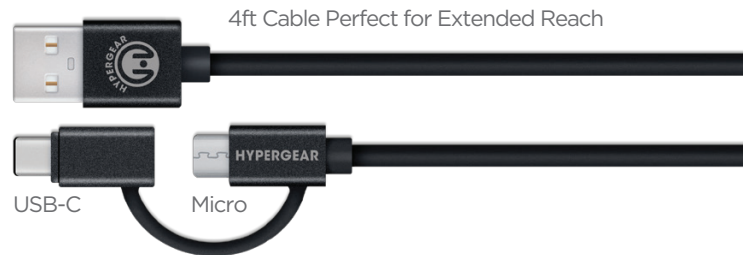

Adaptive Wall Charger with Hybrid Micro USB+USB-C Cable

This travel-friendly wall charger is engineered with the latest in high-speed charging technology to power up compatible Qualcomm Quick Charge 3.0 devices 4X faster than standard chargers. Just 35 minutes can get your drained battery 80% full! Its power is matched by a sleek glossy black housing, folding prongs, orange LED power indicator, and a removable 4ft charge & sync hybrid cable that features both Micro USB and USB-C connectors. With backwards compatibility for QC 2.0 & 1.0 and a powerful tablet-friendly 2.4A output to non-QC devices, this charger is an ideal solution for all your charging needs.

Features

- Adaptive Fast Charge Technology
- Universal 2.4A Maximum Output
- Tablet Compatible
- Smart Chip Technology
- Sleek, Low-Profile Design
- Travel-Friendly Foldable Prongs
- 4ft Hybrid Micro USB + USB-C cable
- Made for Android Devices
- Limited One Year Warranty

Specifications

- AC Input: 100-240V
- Adaptive Fast Charge Output: 5V/3A, 9V/2A, 12V/1.5A
- Protection: Short Circuit / Overcharge
- 2.38 x 1.75 x 1.13 in. | 2.5 oz.
- Cable Type: Hybrid Micro USB + USB-C
- Cable Length: 4 ft.

Item No.	UPC	Units per Carton		Color/Type	MSRP
		Inner	Master		
14309	633755143090	6	36	Black	29.99

#PowerToPlay

myhypergear

myhypergear

myhypergear

myhypergear

www.myhypergear.com