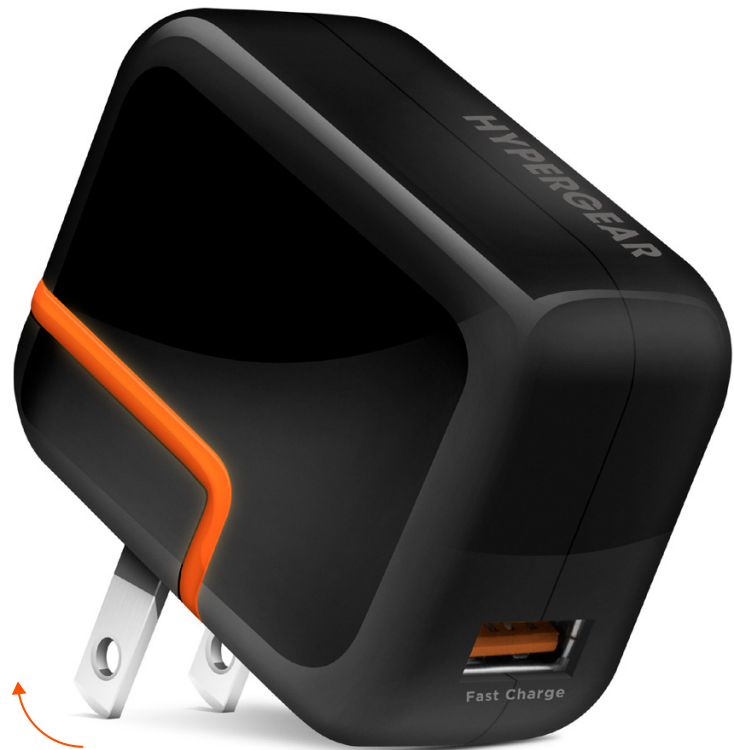

# Adaptive Wall Charger with Hybrid Micro USB + USB-C Cable

This travel-friendly wall charger is engineered with the latest in high-speed charging technology to power up power up compatible devices faster and more efficiently than standard chargers. Go from drained to 50% full in just 30 minutes! Its power is matched by a sleek glossy black housing, folding prongs, orange LED power indicator, and a detachable 4ft charge & sync hybrid cable that features both Micro USB and USB-C connectors. It also delivers a powerful tablet-friendly 2.4A output to non-Fast Charge devices, making it an ideal solution for all your charging needs.

## Features

- Adaptive Fast Charge Technology
- 18W Fast Charge Output
- Universal for USB-C, Micro USB, Lightning, and Fast Charge
- International Voltage Compatibility
- Tablet Friendly
- Smart Chip Technology
- Sleek, Low-Profile Design
- Folding Prongs
- Includes Hybrid USB-C + Micro Cable

## Specifications

- AC Input: 100-240V
- Adaptive Output: 5V/3A, 9V/2A, 12V/1.5A
- Protection: Short Circuit / Overcharge
- 2.38 x 1.75 x 1.13 in. | 2.5 oz.
- Cable Type: Hybrid USB-C + Micro USB
- Cable Length: 4 ft.
- Limited One Year Warranty

 **Adaptive Fast Charge**  
From 0 to 50% in 30 minutes!\*

Item No.	UPC	Units per Carton		Color/Type	MSRP
		Inner	Master		
14309	633755143090	6	36	Black	29.99

#PowerToPlay

myhypergear

myhypergear

myhypergear