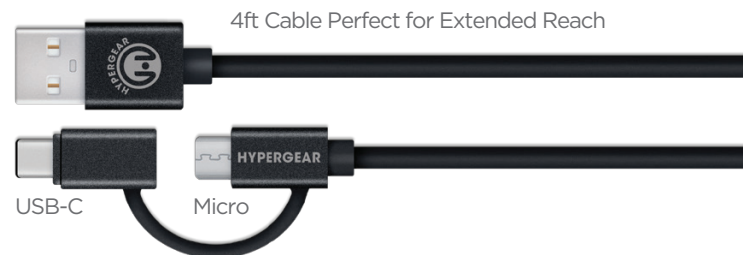

# Adaptive Wall Charger with Hybrid Micro USB + USB-C Cable

This travel-friendly wall charger is engineered with the latest in high-speed charging technology to power up power up compatible devices faster and more efficiently than standard chargers. Go from drained to 50% full in just 30 minutes! Its power is matched by a sleek glossy black housing, folding prongs, orange LED power indicator, and a detachable 4ft charge & sync hybrid cable that features both Micro USB and USB-C connectors. It also delivers a powerful tablet-friendly 2.4A output to non-Fast Charge devices, making it an ideal solution for all your charging needs.

## Features

- Adaptive Fast Charge Technology
- 18W Fast Charge Output
- Universal for USB-C, Micro USB, Lightning, and Fast Charge
- International Voltage Compatibility
- Tablet Friendly
- Smart Chip Technology
- Sleek, Low-Profile Design
- Folding Prongs
- Includes Hybrid USB-C + Micro Cable

## Specifications

- AC Input: 100-240V
- Adaptive Output: 5V/3A, 9V/2A, 12V/1.5A
- Protection: Short Circuit / Overcharge
- 2.38 x 1.75 x 1.13 in. | 2.5 oz.
- Cable Type: Hybrid USB-C + Micro USB
- Cable Length: 4 ft.
- Limited One Year Warranty

 **Adaptive Fast Charge**  
From 0 to 50% in 30 minutes!\*

Item No.	UPC	Units per Carton		Color/Type	MSRP
		Inner	Master		
14309	633755143090	6	36	Black	29.99

#PowerToPlay

myhypergear

myhypergear

myhypergear