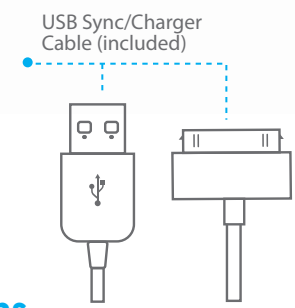

Dual USB Charger

Includes Charge/Sync Cable

The **Naztech Gemini** was engineered to charge up to two devices simultaneously by providing dual USB ports. Just plug in and charge from your car's 12V power outlet and enjoy endless device usage.

Features

- Rapid Charge From Any Car
- Crystal Blue LED
- Low Profile Design

Made for
 iPod  iPhone  iPad

Specifications

- Input: 12-24V
- Output: 5.2V
- Power: 3.1A
- Cable Length: 3.3'
- Cable Gauge: 3.5mm
- Protection: Short Circuit/Overcharge