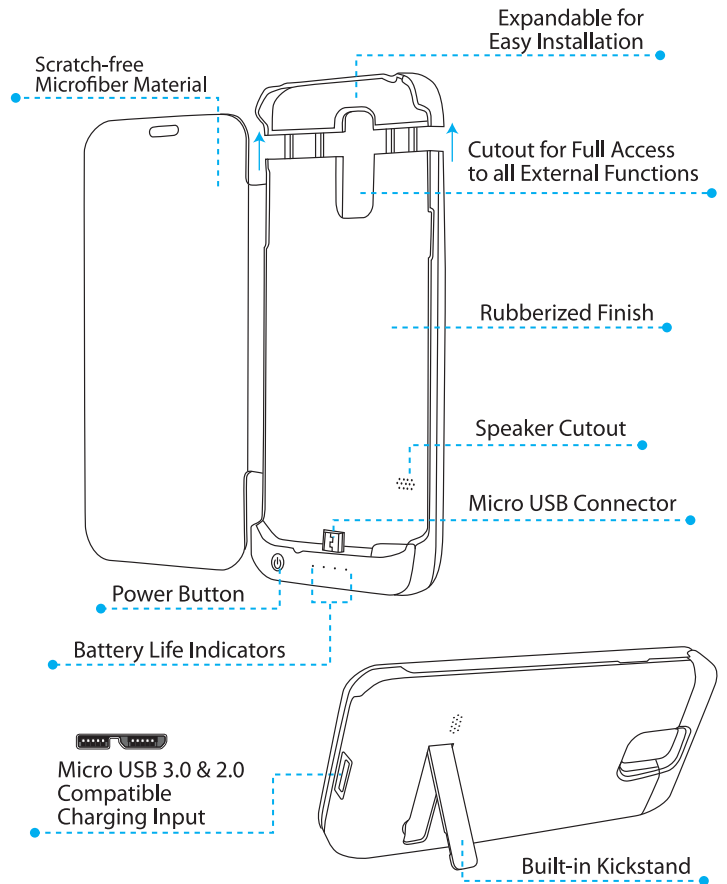

Galaxy S5 Power Case

Power & Protection

The Naztech Power Case for Samsung Galaxy S5 sports a built-in battery that nearly doubles the usage of your device. Now you can enjoy your phone for voice, music, video, games and business applications with extended, stable power. Featuring a low profile and slim design, you will forget you are carrying protection and extra power on the go.

Features

- Built-in Kickstand
- Extends Battery Life
- LED Battery Indicators
- Slim Profile

Specifications

- Capacity: 3200mAh
- Input: 5V
- Output: 5V
- Protection: Short Circuit/Overcharge
- Dimensions: 77mm x 154mm x 16mm
- Weight: Approximately 100g

Item No.	Color	UPC	MSRP
12884	Black	6 33755 12884 4	\$69.99
12885	White	6 33755 12885 1	\$69.99

Up to
465
hrs* Extra
Standby

Up to
10
hrs* Extra
Talk Time

Up to
10
hrs* Extra
Internet

Up to
16
hrs* Extra
Video

Up to
64
hrs* Extra
Audio

3200 mAh