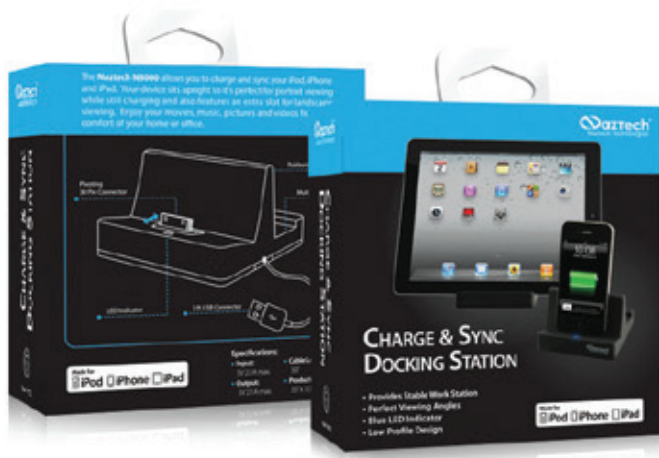

# Charge & Sync Docking Station

Made for  
 iPod  iPhone  iPad

The **Naztech N8000** allows you to charge and sync your iPod, iPhone and iPad. Your device sits upright so it's perfect for portrait viewing while still charging and also features an extra slot for landscape viewing. Enjoy your movies, music, pictures and videos from the comfort of your home or office.

## Features

- Provides Stable Work Station
- Perfect Viewing Angles
- Blue LED Indicator
- Low Profile Design

## Specifications

- Input: 5V2.1A max
- Output: 5V2.1A max
- Cable Length: 3.0 feet
- Product Size: 3.5"x35"x2.1"

Item No.	UPC	Color	MSRP
N8000-11656	6 33755 11656 8	Black	\$ 29.99