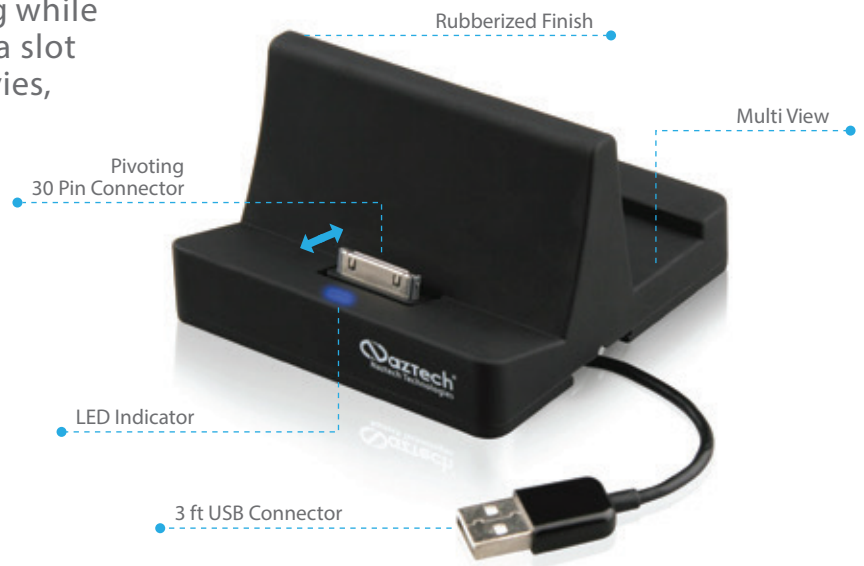

# Charge & Sync Docking Station

Made for  
 iPod  iPhone  iPad

The **Naztech N8000** allows you to charge and sync your iPod, iPhone and iPad. Your device sits upright so it's perfect for portrait viewing while still charging and also features an extra slot for landscape viewing. Enjoy your movies, music, pictures and videos from the comfort of your home or office.

## Features

- Provides Stable Work Station
- Perfect Viewing Angles
- Blue LED Indicator
- Low Profile Design

## Specifications

- Input: 5V2.1A max
- Output: 5V2.1A max
- Cable Length: 3.0 feet
- Product Size: 3.5"x35"x2.1"

Item No.	UPC	Color	MSRP
N8000-11656	6 33755 11656 8	Black	\$ 29.99