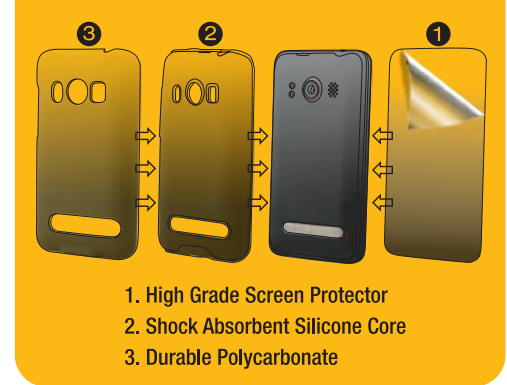

# Naztech Vertex 3-Layer Covers

for Samsung Galaxy S5

Your Samsung Galaxy S5 is an investment deserving the ultimate protection, guard it with the Naztech Vertex 3-layer cell phone covers! The inner silicone core absorbs shock from bumps and drops. A hard polycarbonate exterior shell prevents cuts, scrapes, dings, and damage. Your display will be safe from scratches behind the included screen protector.

The Naztech Vertex allows your cell phone to function normally, with open access to all your device's ports, screen, and buttons. Furthermore, the elegant design of your phone is preserved with the Vertex's form-fitting design.

## Features

- Elegant form-fitting design
- Three layers for maximum protection
- Protects from scratches and minor shock
- Remains thin for pocket or purse
- Includes Screen Protector
- Includes Cleaning Cloth
- Access to all your phones features