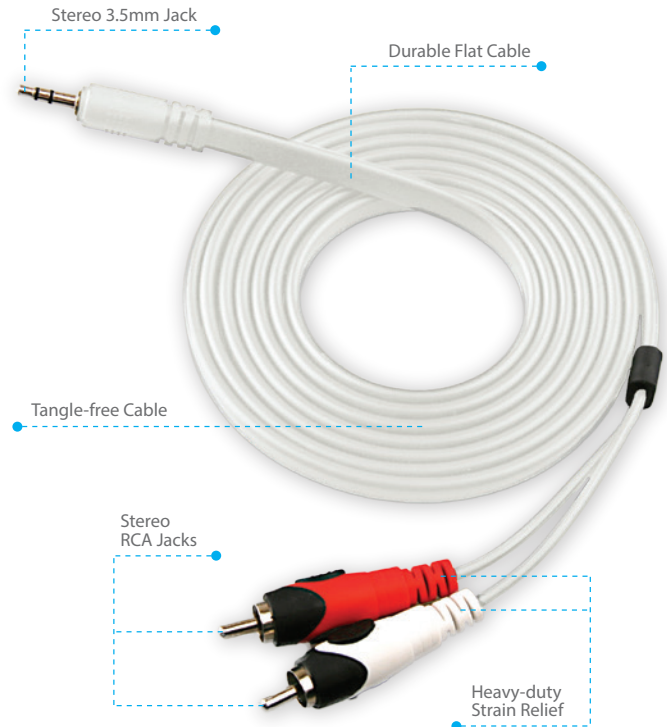

3.5mm Stereo to RCA Adapter

Tangle-free Flat Cable with Superior Performance

The **Naztech RCA35 Cable** features durable strength with an exclusive flat construction for superior performance. Easily connect various 3.5mm-enabled devices directly to your TV or home theater system. The RCA35 is a necessity for all audiophiles, recording studios, sound professionals, musicians, custom installers, and home theater enthusiasts. With the RCA35, you can share your tunes with friends & family in full stereo sound. Just plug and play, and let the party begin!

Features

- Easy Plug & Play
- Exclusive Flat Cable
- Low-noise Construction
- Over 6 Feet in Length

*Share Your Tunes
with Friends & Family
in Full Stereo Sound!*

Specifications

- Cable Gauge: 28AWG
- Cable Length: 6 feet
- Weight: .25 lbs

Compatible With:

Item No.	UPC	Units per Carton		Color	MSRP
		Inner	Master		
12151	6 33755 12151 7	6	36	White	\$19.99